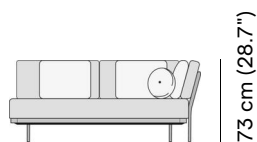

SD SULTAN DUNE 1

TE VANILLA 1

TC NEBBIA 2

Technical drawing

73 cm (28.7")

176 cm (69.3")

73 cm (28.7")

83 cm
(32.7")

83 cm (32.7")

176 cm (69.3")

Maintenance

To maintain and protect your Manutti pieces, we've developed a series of products that will guarantee their extended lifespan and your carefree enjoyment for many years to come.