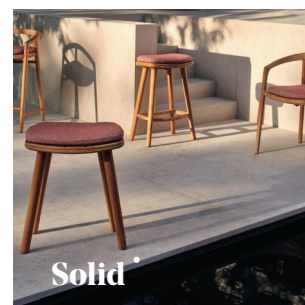

- [Manutti Care line kit](#)
- [Cushion Boxes](#)
- [Protective Covers](#)

Flows

Left corner double seat

designed by

Metrica Design Studio

More in this collection

[VIEW COLLECTION](#)

Matching collections